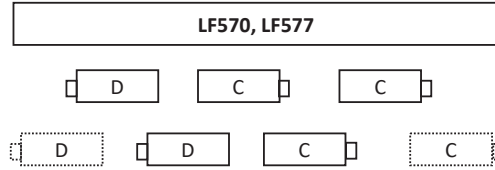

Document version date: 31-Jan-2022

Prices applicable from: 31-Jan-2022

Original Turf Groomer	Part Number	List Price $
Turf Groomer®, 55.9 cm (22") Reel, 17.8 cm (7") Diameter, 12.7 mm (0.50") Spacing with Grooved Roller, Right hand Drive, Use in Position D.	067989	$3,466
Turf Groomer®, 55.9 cm (22") Reel, 17.8 cm (7") Diameter, 12.7 mm (0.50") Spacing with Grooved Roller, Left hand Drive, Use in Position C	067988	$3,466

Optional Accessories	Part Number	List Price $
Powered Rear Roller Brush for 7"x22" Cutting Unit	062821	$952
Cabin Air Intake Fine Filter - HEPA Class 14 Activated Carbon	4239802	$278
Grass Catcher, grey (1 per Cutting Unit Required) - Catcher Mounting Hardware Kits Required for LF 570 & LF-4677; no Mounting Kit Required on LF 550	067891	$395
RH Catcher Mounting Hardware Kit, 7" Reel (3 for LF570, 4 for LF-4677)	067919	$98
LH Catcher Mounting Hardware Kit, 7" Reel (2 for LF570, 3 for LF-4677)	067920	$98
Canopy / Sunshade Kit - Adjustable	068127	$1,371
LED Light Kit	4238642	$635
High Height of Cut Kit for 7" Reel (5 for LF570, 7 for LF-4677) - Extends HOC to 1 - 9/16"	4113920	Service Parts