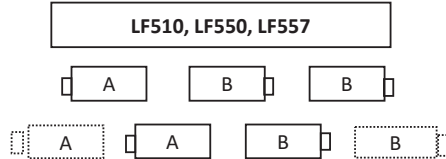

Document version date: 31-Jan-2022

Prices applicable from: 31-Jan-2022

Original Turf Groomer	Part Number	List Price $
Turf Groomer®, 6.3 mm (0.25") Spacing with Grooved Roller, Right hand Drive, Use in Position A*.	067911	$3,435
Turf Groomer®, 12.7 mm (0.50") Spacing with Grooved Roller, Right hand Drive, Use in Position A.	067913	$3,435
Turf Groomer®, 6.3 mm (0.25") Spacing with Grooved Roller, Left hand Drive, Use in Position B*.	067912	$3,435
Turf Groomer®, 12.7 mm (0.50") Spacing with Grooved Roller, Left hand Drive, Use in Position B.	067914	$3,435

Optional Accessories	Part Number	List Price $
Powered Rear Roller Brush 5"x22" Cutting Unit	062820	$812
Grass Catcher, grey (1 per Cutting Unit Required) - Catcher Mounting Hardware Kits Required for LF 570 & LF-4677; no Mounting Kit Required on LF 550	067891	$395
Canopy / Sunshade Kit - Adjustable	068127	$1,371
Height of Cut Assembly 3.02 cm (1-3/16") with Rear Roller Scraper Rods<CR>(No Rollers Included) (1 per Cutting Unit Required)	067917	$220
LED Light Kit	4238642	$635